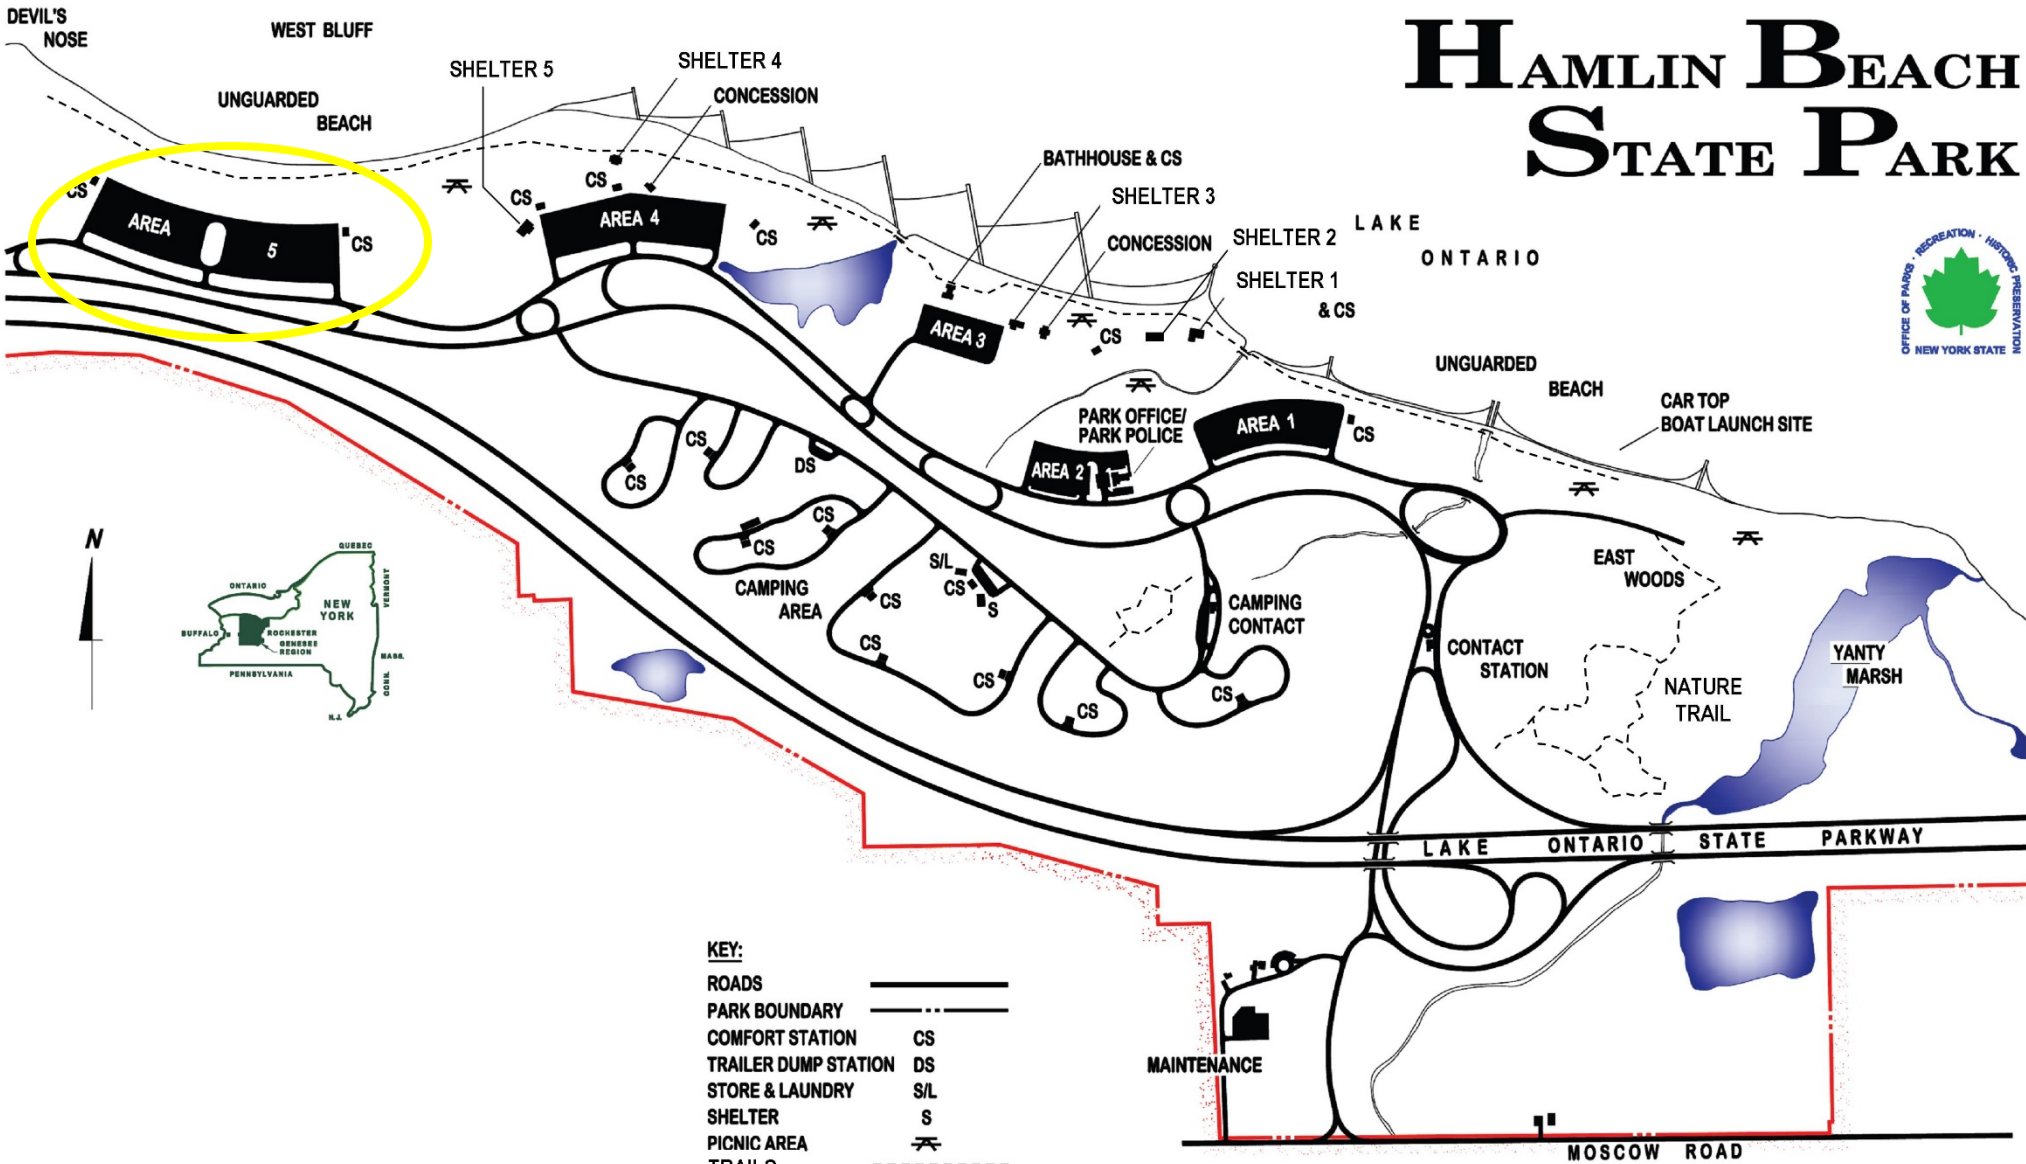

# HAMLIN BEACH STATE PARK

**KEY:**

ROADS	==
PARK BOUNDARY	---
COMFORT STATION	CS
TRAILER DUMP STATION	DS
STORE & LAUNDRY	S/L
SHELTER	S
PICNIC AREA	⌘
TRAILS	- - - -